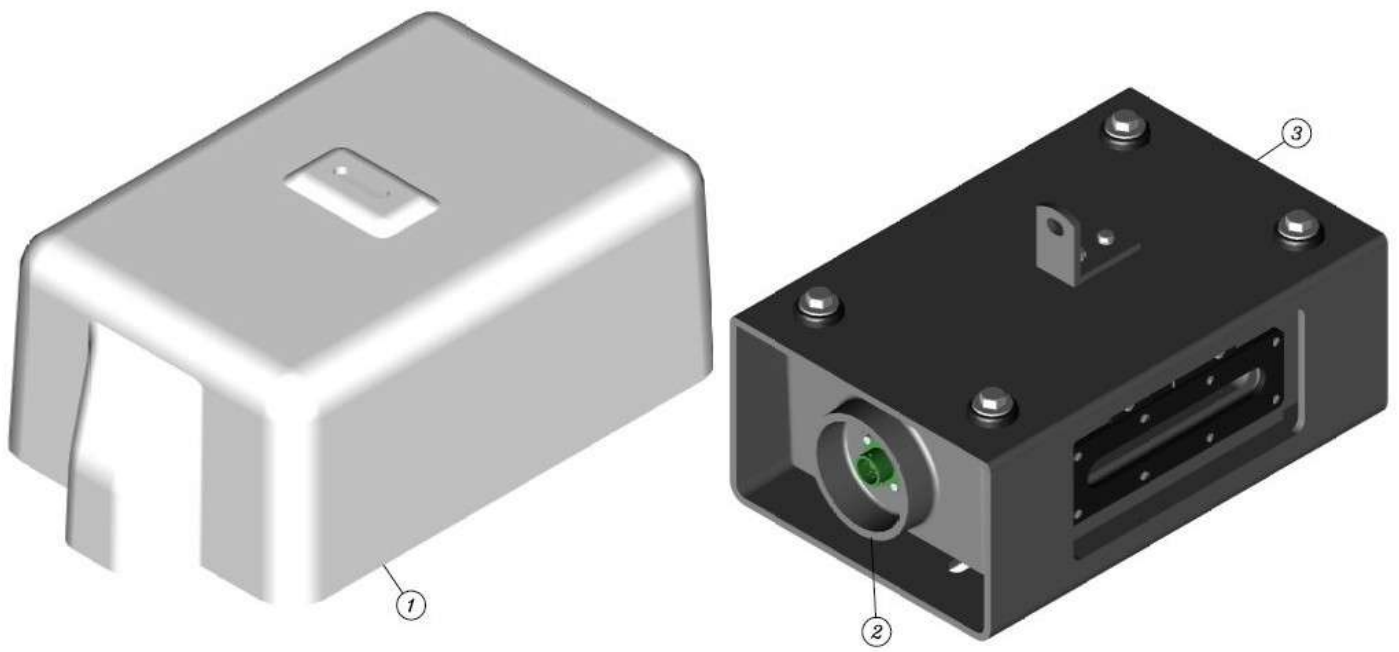

## RS4000 Sensor Kit---Part # 40602

## 40602 Parts List

<u>Item No.</u>	<u>Part Number</u>	<u>Description</u>
1	40523	Vandal Cover
2	40520	RS4000 Sensor Assembly
3	40522	Sensor Mount Assembly
Not Pictured	40521	Laser Simulator

## RS4000 Sensor Mounting Kit---Part # 40522

## 40522Parts List

Item No.	Part Number	Description
1	739903	Hitch Pin
2	Ref Only	10-32 x 5/8" Hex Head Bolt
3	Ref Only	#10 Split Lock Washer
4	729873	Mount Frame
5	40520	RS4000 Sensor Assembly
6	40066	Mount Grommet
7	Ref Only	5/16" x 3/4" OD Flat Washer
8	Ref Only	5/16-18 x 1" Hex Head Bolt
9	741523	Lock Stable