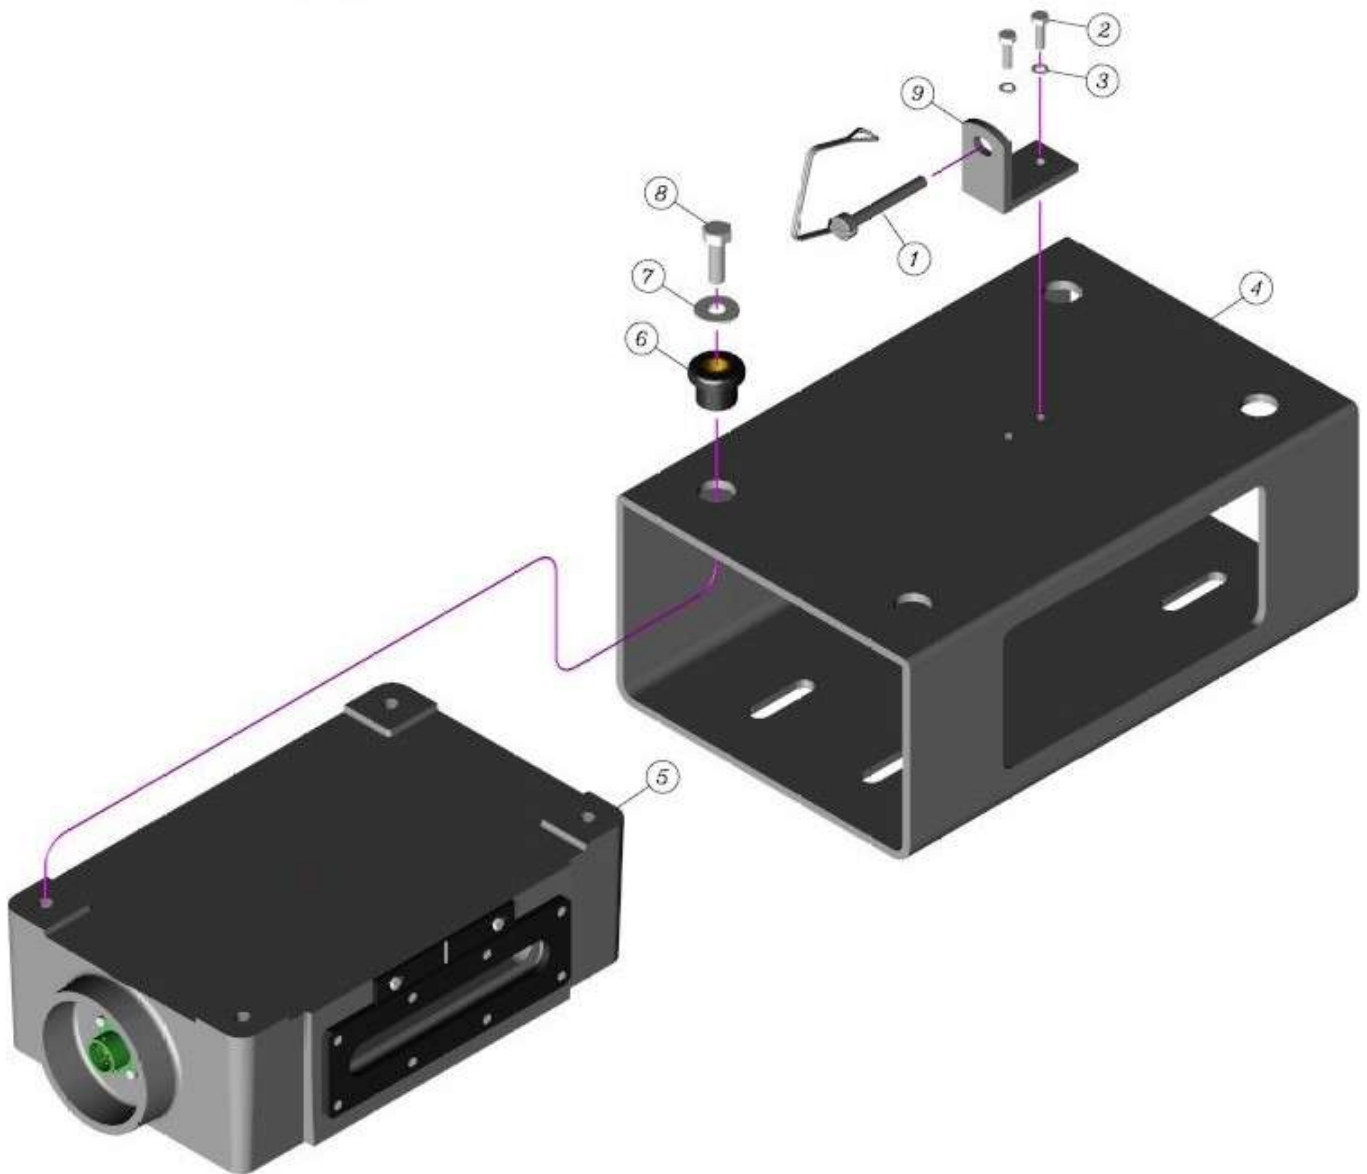

## RS4000 Sensor Kit---Part # 40602

## 40602 Parts List

<u>Item No.</u>	<u>Part Number</u>	<u>Description</u>
1	40523	Vandal Cover
2	40520	RS4000 Sensor Assembly
3	40522	Sensor Mount Assembly
Not Pictured	40521	Laser Simulator

## RS4000 Sensor Mounting Kit---Part # 40522

## 40522Parts List

Item No.	Part Number	Description
1	739903	Hitch Pin
2	Ref Only	10-32 x 5/8" Hex Head Bolt
3	Ref Only	#10 Split Lock Washer
4	729873	Mount Frame
5	40520	RS4000 Sensor Assembly
6	40066	Mount Grommet
7	Ref Only	5/16" x 3/4" OD Flat Washer
8	Ref Only	5/16-18 x 1" Hex Head Bolt
9	741523	Lock Stable